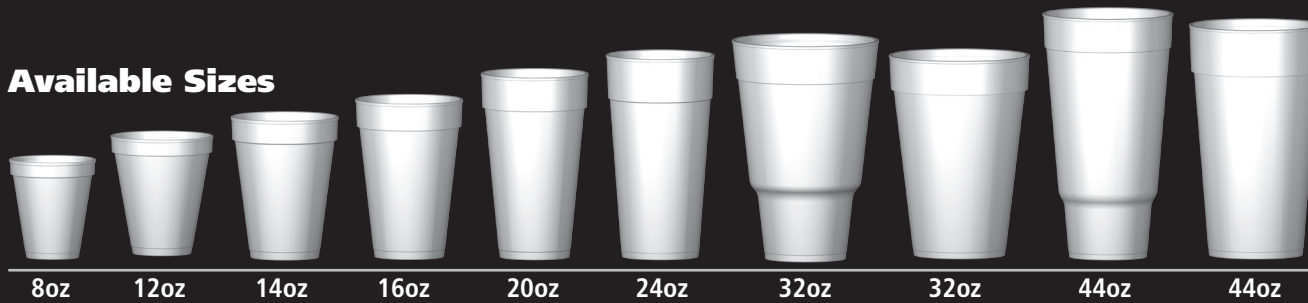

SIMPLICITY[®]

Available Sizes

Often found in healthcare and educational facilities, Simplicity's® abstract design and cheerful splash of colors is an outstanding addition to your foodservice offerings. Perfect for both hot and cold beverages, Simplicity® is an "all purpose" line available in a range of sizes from 8oz to 44oz.

- Features color-coded ounce sizes on each cup for easier identification at the register
- Lid options include all popular hot and cold choices including straw slot, tearback and drink-thru lock back